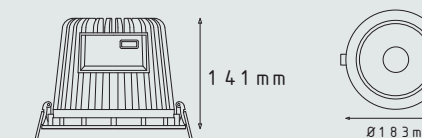

13.02.000455 sealing trim white ø240mm

13.02.000456 sealing trim white ø199mm

Sealing trim also available in black and grey.

Hole size

Ø175mm

Size

Assortment overview

Article number	Model	Type	Colour	Lumen
13.03.000180	Recessed	The Mission open integrated 53°	White	LED DLM-I 1100Lm
13.03.000181	Recessed	The Mission open integrated 53°	Black	LED DLM-I 1100Lm
13.03.000182	Recessed	The Mission open integrated 53°	Grey	LED DLM-I 1100Lm
13.03.000190	Recessed	The Mission open integrated 53°	White	LED DLM-I 2000Lm
13.03.000191	Recessed	The Mission open integrated 53°	Black	LED DLM-I 2000Lm
13.03.000192	Recessed	The Mission open integrated 53°	Grey	LED DLM-I 2000Lm
13.03.000160	Recessed	The Mission closed integrated 53°	White	LED DLM-I 1100Lm
13.03.000161	Recessed	The Mission closed integrated 53°	Black	LED DLM-I 1100Lm
13.03.000162	Recessed	The Mission closed integrated 53°	Grey	LED DLM-I 1100Lm
13.03.000170	Recessed	The Mission closed integrated 53°	White	LED DLM-I 2000Lm
13.03.000171	Recessed	The Mission closed integrated 53°	Black	LED DLM-I 2000Lm
13.03.000172	Recessed	The Mission closed integrated 53°	Grey	LED DLM-I 2000Lm