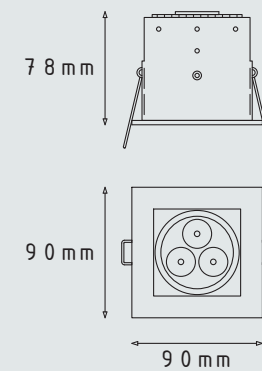

Downlighter recessed, produced in die-cast aluminium. Bracket has a 30° adjustable angle. Supplied including electronic driver and 1,5m cable with EU-plug.

Details

Standard 3000K, beam angle 25° and 40°.

Hole size

L85mm x W75mm

Size

Assortment overview

Article number	Model	Type	Colour	Lumen
11.00.000620	Recessed	The Bari 25°	White	LED 550Lm
11.00.000630	Recessed	The Bari 40°	White	LED 550Lm
11.00.000621	Recessed	The Bari 25°	Grey	LED 550Lm
11.00.000631	Recessed	The Bari 40°	Grey	LED 550Lm