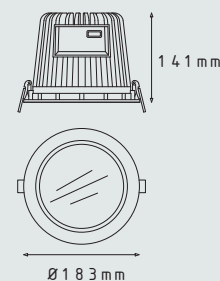

Hole size

Ø175mm

Size

Assortment overview

Article number	Model	Type	Colour	Lumen
13.02.000150	Recessed	The Mission closed large 53°	White	LED DLM 1100Lm
13.02.000151	Recessed	The Mission closed large 53°	Black	LED DLM 1100Lm
13.02.000152	Recessed	The Mission closed large 53°	Grey	LED DLM 1100Lm
13.02.000050	Recessed	The Mission closed large 53°	White	LED DLM 2000Lm
13.02.000051	Recessed	The Mission closed large 53°	Black	LED DLM 2000Lm
13.02.000052	Recessed	The Mission closed large 53°	Grey	LED DLM 2000Lm
13.02.000160	Recessed	The Mission closed large 53°	White	LED DLM 3000Lm
13.02.000161	Recessed	The Mission closed large 53°	Black	LED DLM 3000Lm
13.02.000162	Recessed	The Mission closed large 53°	Grey	LED DLM 3000Lm