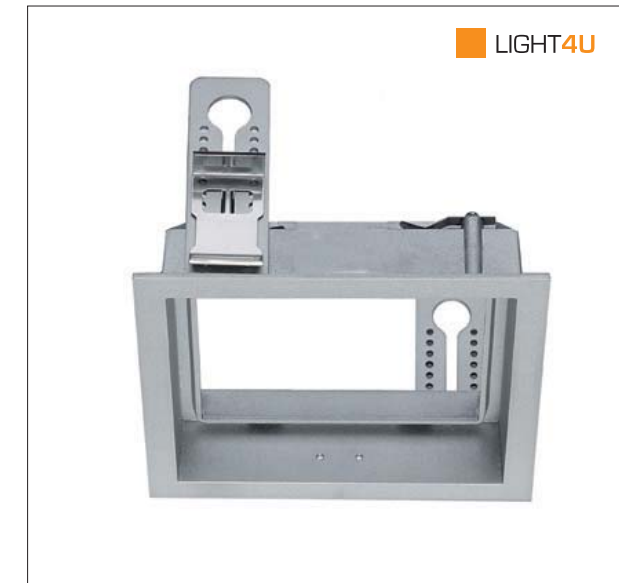

The Click frames

The Click frame single

Technical information

Frames for the Click series.

Assortment overview

Article number	Model	Colour
67.14.062850	The click frame single	White
67.14.062851	The click frame single	Black
67.14.062852	The click frame single	Grey
67.14.062950	The click frame double	White
67.14.062951	The click frame double	Black
67.14.062952	The click frame double	Grey
67.14.063050	The click frame triple	White
67.14.063051	The click frame triple	Black
67.14.063052	The click frame triple	Grey