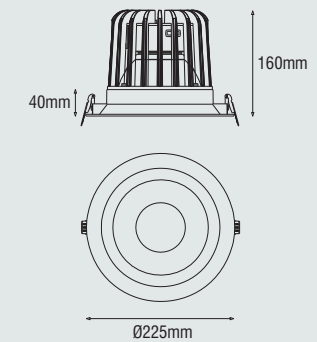

Size

Assortment overview

Article number	Model	Type	Colour	Lumen
13.04.000500	Recessed	The Mission open large deep 53°	White	LED DLM 1100Lm
13.04.000501	Recessed	The Mission open large deep 53°	Black	LED DLM 1100Lm
13.04.000502	Recessed	The Mission open large deep 53°	Grey	LED DLM 1100Lm
13.04.000510	Recessed	The Mission open large deep 53°	White	LED DLM 2000Lm
13.04.000511	Recessed	The Mission open large deep 53°	Black	LED DLM 2000Lm
13.04.000512	Recessed	The Mission open large deep 53°	Grey	LED DLM 2000Lm
13.04.000520	Recessed	The Mission open large deep 53°	White	LED DLM 3000Lm
13.04.000521	Recessed	The Mission open large deep 53°	Black	LED DLM 3000Lm
13.04.000522	Recessed	The Mission open large deep 53°	Grey	LED DLM 3000Lm