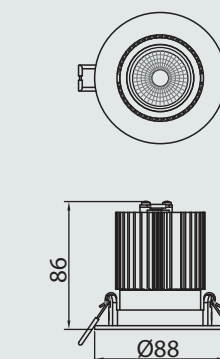

Size

Assortment overview

Article number	Model	Type	Colour	Lumen
11.00.000000	Recessed	The Wave 24°	White	EDISON LED 900Lm
11.00.000001	Recessed	The Wave 24°	Black	EDISON LED 900Lm
11.00.000002	Recessed	The Wave 24°	Grey	EDISON LED 900Lm