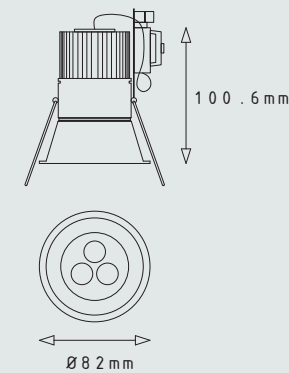

Size

Assortment overview

Article number	Model	Type	Colour	Lumen
15.01.000010	Recessed	The Canis 30°	White	LED 550Lm
15.01.000020	Recessed	The Canis 40°	White	LED 550Lm