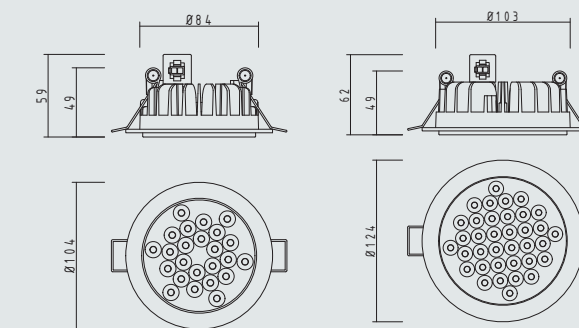

Size

The Milano small

The Milano medium