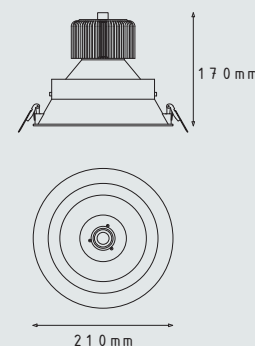

Size

Assortment overview

Article number	Model	Type	Colour	Lumen
12.05.008050	Recessed	The Wink 24°	White	LED SLM 1100Lm
12.05.008051	Recessed	The Wink 24°	Black	LED SLM 1100Lm
12.05.008052	Recessed	The Wink 24°	Grey	LED SLM 1100Lm
12.05.008150	Recessed	The Wink 24°	White	LED SLM 2000Lm
12.05.008151	Recessed	The Wink 24°	Black	LED SLM 2000Lm
12.05.008152	Recessed	The Wink 24°	Grey	LED SLM 2000Lm
12.05.008250	Recessed	The Wink 24°	White	LED SLM 3000Lm
12.05.008251	Recessed	The Wink 24°	Black	LED SLM 3000Lm
12.05.008252	Recessed	The Wink 24°	Grey	LED SLM 3000Lm