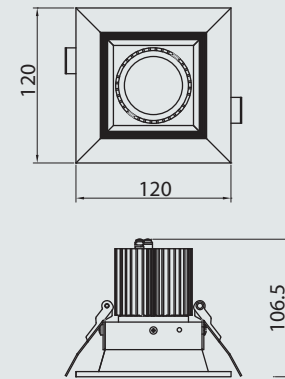

Size

Assortment overview

Article number	Model	Type	Colour	Lumen
11.00.000040	Recessed	The Rock 24°	White	EDISON LED 900Lm
11.00.000041	Recessed	The Rock 24°	Black	EDISON LED 900Lm
11.00.000042	Recessed	The Rock 24°	Grey	EDISON LED 900Lm