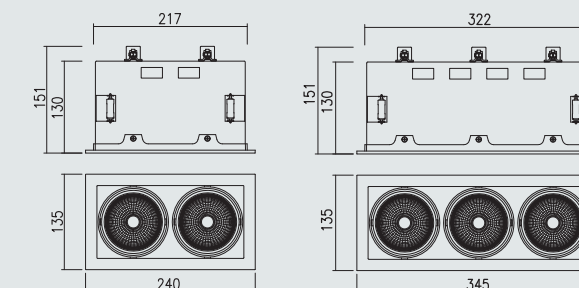

Details

Standard 3000K, beam angle 40°.

Optional: 4100K and 5600K, beam angle 25°.

Hole size

The Dorado two square L225mm x W122mm

The Dorado three square L330mm x W122mm

Size

The Dorado two square