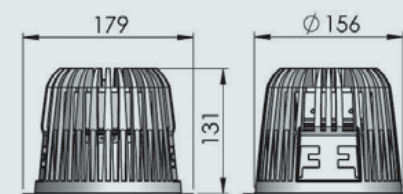

Details

Standard 3000K.

Optional: 4000K.

Hole size

LIVAL Smart Ø160mm

LIVAL Smart+ Ø170mm

Size

Assortment overview