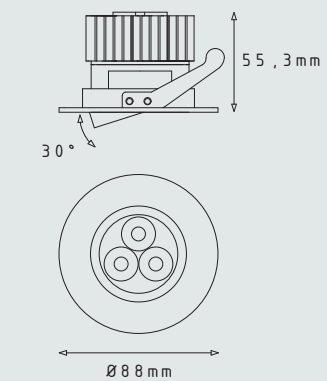

Size

Assortment overview

Article number	Model	Type	Colour	Lumen
15.01.000072	Recessed	The Auriga 60°	Grey	LED 550Lm
15.01.000082	Recessed	The Auriga 30°	Grey	LED 550Lm