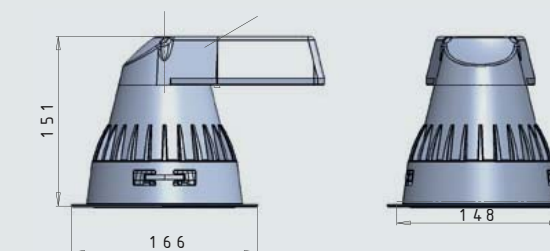

Size

Assortment overview

Article number	Model	Type	Colour	Lumen
19G11115	Recessed	Lival LEDge spot	Grey	LED 3120Lm
19G21116	Recessed	Lival LEDge spot	White	LED 3120Lm
19G11119	Recessed	Lival LEDge spot	Black	LED 3120Lm
19G11125	Recessed	Lival LEDge flood	Grey	LED 3120Lm
19G21126	Recessed	Lival LEDge flood	White	LED 3120Lm
19G11129	Recessed	Lival LEDge flood	Black	LED 3120Lm
19G11135	Recessed	Lival LEDge wide flood	Grey	LED 3120Lm
19G11136	Recessed	Lival LEDge wide flood	White	LED 3120Lm
19G11139	Recessed	Lival LEDge wide flood	Black	LED 3120Lm