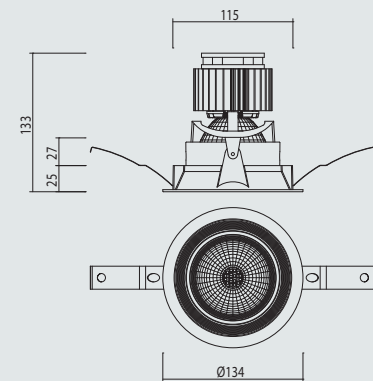

Details

Standard 3000K, beam angle 24°.

Optional: 4000K, beam angle 40°, Osram and dimmable.

Hole size

Ø120mm

Size

Assortment overview

Article number	Model	Type	Colour	Lumen
11.00.000900	Recessed	The Larino one round 24°	White	LED SLM 1100Lm
11.00.000901	Recessed	The Larino one round 24°	Black	LED SLM 1100Lm
11.00.000902	Recessed	The Larino one round 24°	Grey	LED SLM 1100Lm
11.00.000910	Recessed	The Larino one round 24°	White	LED SLM 2000Lm
11.00.000911	Recessed	The Larino one round 24°	Black	LED SLM 2000Lm
11.00.000912	Recessed	The Larino one round 24°	Grey	LED SLM 2000Lm
11.00.000920	Recessed	The Larino one round 24°	White	LED SLM 3000Lm
11.00.000921	Recessed	The Larino one round 24°	Black	LED SLM 3000Lm
11.00.000922	Recessed	The Larino one round 24°	Grey	LED SLM 3000Lm