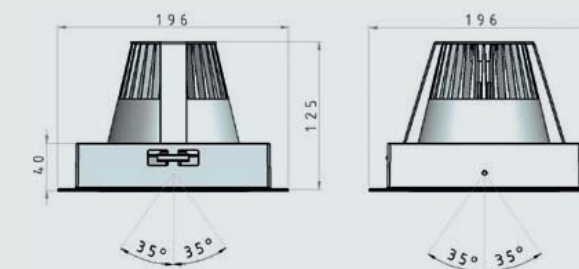

Size

Assortment overview

Article number	Model	Type	Colour	Lumen
10A11115	Recessed	Lival First LED DL spot	Grey	LED 3120Lm
10A11116	Recessed	Lival First LED DL spot	White	LED 3120Lm
10A11119	Recessed	Lival First LED DL spot	Black	LED 3120Lm
10A11125	Recessed	Lival First LED DL flood	Grey	LED 3120Lm
10A11126	Recessed	Lival First LED DL flood	White	LED 3120Lm
10A11129	Recessed	Lival First LED DL flood	Black	LED 3120Lm
10A11135	Recessed	Lival First LED DL wide flood	Grey	LED 3120Lm
10A11136	Recessed	Lival First LED DL wide flood	White	LED 3120Lm
10A11139	Recessed	Lival First LED DL wide flood	Black	LED 3120Lm