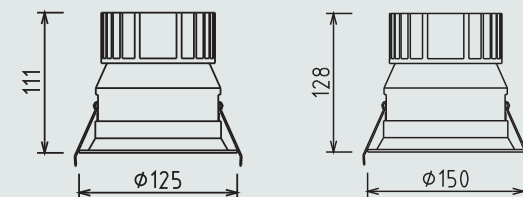

Size

The Baldr small

The Baldr large

Assortment overview

Article number	Model	Type	Colour	Lumen
13.05.000100	Recessed	The Baldr small 45°	White	LED SLM 1100Lm
13.05.000110	Recessed	The Baldr small 45°	White	LED SLM 2000Lm
13.05.000120	Recessed	The Baldr large 55°	White	LED SLM 1100Lm
13.05.000130	Recessed	The Baldr large 55°	White	LED SLM 2000Lm
13.05.000140	Recessed	The Baldr large 55°	White	LED SLM 3000Lm