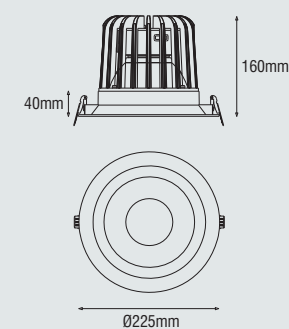

Size

Assortment overview

Article number	Model	Type	Colour	Lumen
13.04.000530	Recessed	The Mission closed large deep 53°	White	LED DLM 1100Lm
13.04.000531	Recessed	The Mission closed large deep 53°	Black	LED DLM 1100Lm
13.04.000532	Recessed	The Mission closed large deep 53°	Grey	LED DLM 1100Lm
13.04.000540	Recessed	The Mission closed large deep 53°	White	LED DLM 2000Lm
13.04.000541	Recessed	The Mission closed large deep 53°	Black	LED DLM 2000Lm
13.04.000542	Recessed	The Mission closed large deep 53°	Grey	LED DLM 2000Lm
13.04.000550	Recessed	The Mission closed large deep 53°	White	LED DLM 3000Lm
13.04.000551	Recessed	The Mission closed large deep 53°	Black	LED DLM 3000Lm
13.04.000552	Recessed	The Mission closed large deep 53°	Grey	LED DLM 3000Lm