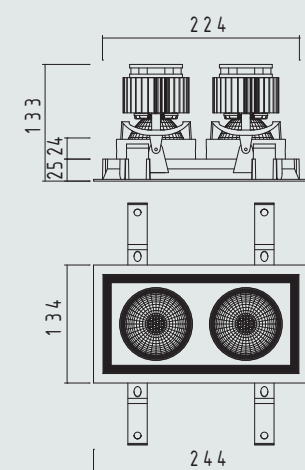

Details

Standard 3000K, beam angle 24°.

Optional: 4000K, beam angle 40°, Osram and dimmable.

Hole size

L230mm x W125mm

Size

Assortment overview

Article number	Model	Type	Colour	Lumen
11.00.000960	Recessed	The Larino two square 24°	White	LED SLM 1100Lm
11.00.000961	Recessed	The Larino two square 24°	Black	LED SLM 1100Lm
11.00.000962	Recessed	The Larino two square 24°	Grey	LED SLM 1100Lm
11.00.000970	Recessed	The Larino two square 24°	White	LED SLM 2000Lm
11.00.000971	Recessed	The Larino two square 24°	Black	LED SLM 2000Lm
11.00.000972	Recessed	The Larino two square 24°	Grey	LED SLM 2000Lm
11.00.000980	Recessed	The Larino two square 24°	White	LED SLM 3000Lm
11.00.000981	Recessed	The Larino two square 24°	Black	LED SLM 3000Lm
11.00.000982	Recessed	The Larino two square 24°	Grey	LED SLM 3000Lm