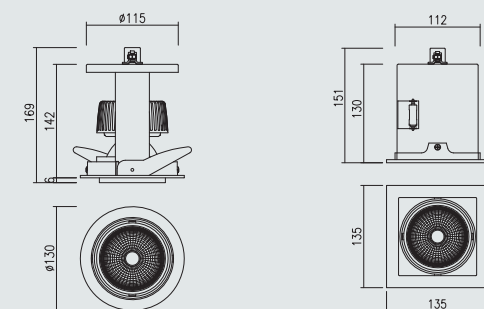

Details

Standard 3000K, beam angle 40°.

Optional: 4100K and 5600K, beam angle 25°.

Hole size

The Dorado one round Ø119mm

The Dorado one square L122mm x W122mm

Size

The Dorado one round