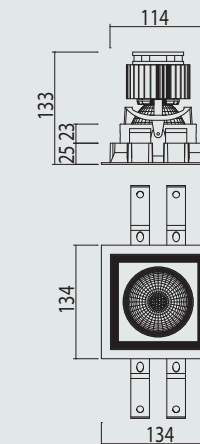

Details

Standard 3000K, beam angle 24°.

Optional: 4000K, beam angle 40°, Osram and dimmable.

Hole size

L125mm x W125mm

Size

Assortment overview

Article number	Model	Type	Colour	Lumen
11.00.000930	Recessed	The Larino one square 24°	White	LED SLM 1100Lm
11.00.000931	Recessed	The Larino one square 24°	Black	LED SLM 1100Lm
11.00.000932	Recessed	The Larino one square 24°	Grey	LED SLM 1100Lm
11.00.000940	Recessed	The Larino one square 24°	White	LED SLM 2000Lm
11.00.000941	Recessed	The Larino one square 24°	Black	LED SLM 2000Lm
11.00.000942	Recessed	The Larino one square 24°	Grey	LED SLM 2000Lm
11.00.000950	Recessed	The Larino one square 24°	White	LED SLM 3000Lm
11.00.000951	Recessed	The Larino one square 24°	Black	LED SLM 3000Lm
11.00.000952	Recessed	The Larino one square 24°	Grey	LED SLM 3000Lm