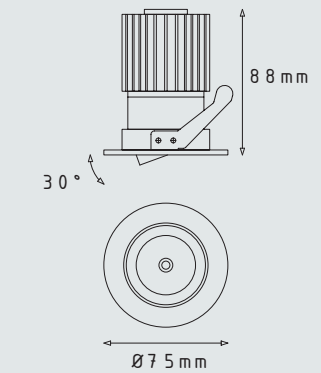

Size

Assortment overview

Article number	Model	Type	Colour	Lumen
11.00.000600	Recessed	The Tint 15°	White	LED 720Lm
11.00.000610	Recessed	The Tint 25°	White	LED 720Lm
11.00.000601	Recessed	The Tint 15°	Grey	LED 720Lm
11.00.000611	Recessed	The Tint 25°	Grey	LED 720Lm