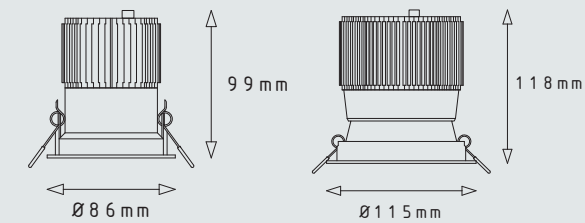

Details

Standard 3000K, beam angle 25° and 40°.

Hole size

The Albion small Ø75mm

The Albion large Ø100mm

Size

The Albion small

The Albion large