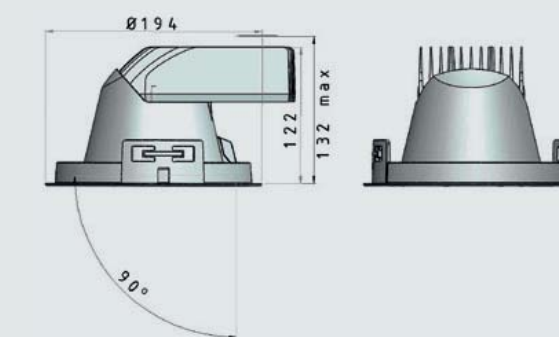

Size

Assortment overview

Article number	Model	Type	Colour	Lumen
19K11115	Recessed	Lival Lean LED DL spot	Grey	LED 3120Lm
19K11116	Recessed	Lival Lean LED DL spot	White	LED 3120Lm
19K11119	Recessed	Lival Lean LED DL spot	Black	LED 3120Lm
19K11125	Recessed	Lival Lean LED DL flood	Grey	LED 3120Lm
19K11126	Recessed	Lival Lean LED DL flood	White	LED 3120Lm
19K11129	Recessed	Lival Lean LED DL flood	Black	LED 3120Lm
19K11135	Recessed	Lival Lean LED DL wide flood	Grey	LED 3120Lm
19K11136	Recessed	Lival Lean LED DL wide flood	White	LED 3120Lm
19K11139	Recessed	Lival Lean LED DL wide flood	Black	LED 3120Lm