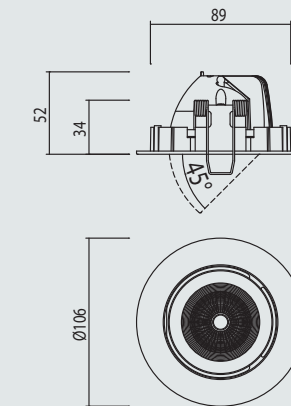

Details

Standard 3000K, beam angle 20°.

Optional: beam angle 38°.

Hole size

Ø93mm

Size

Assortment overview

Article number	Model	Type	Colour	Lumen
11.00.000830	Recessed	The Sumo 20°	White	LED 445Lm
11.00.000831	Recessed	The Sumo 20°	Black	LED 445Lm
11.00.000832	Recessed	The Sumo 20°	Grey	LED 445Lm