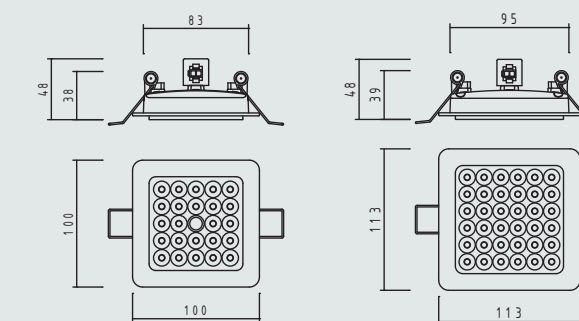

Size

The Como small

The Como medium

Assortment overview

Article number	Model	Type	Colour	Lumen
11.00.000720	Recessed	The Como small 60°	White	LED 311Lm
11.00.000721	Recessed	The Como small 60°	Black	LED 311Lm
11.00.000722	Recessed	The Como small 60°	Grey	LED 311Lm
11.00.000730	Recessed	The Como medium 60°	White	LED 469Lm
11.00.000731	Recessed	The Como medium 60°	Black	LED 469Lm
11.00.000732	Recessed	The Como medium 60°	Grey	LED 469Lm