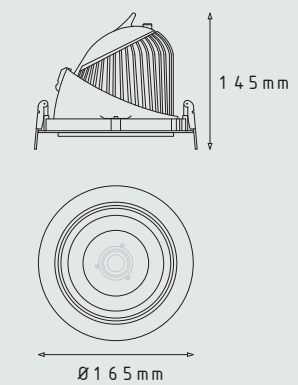

Details

Standard 3000K, beam angle 24°.

Optional: beam angle 38°, Osram and dali dimmable. 1100Lm available in tight beam 12°.

Hole size

Ø160mm

Size

Assortment overview

Article number	Model	Type	Colour	Lumen
12.05.005950	Recessed	The Frisco LED 24°	White	LED SLM 1100Lm
12.05.005951	Recessed	The Frisco LED 24°	Black	LED SLM 1100Lm
12.05.005952	Recessed	The Frisco LED 24°	Grey	LED SLM 1100Lm
12.05.006050	Recessed	The Frisco LED 24°	White	LED SLM 2000Lm
12.05.006051	Recessed	The Frisco LED 24°	Black	LED SLM 2000Lm
12.05.006052	Recessed	The Frisco LED 24°	Grey	LED SLM 2000Lm
12.05.006150	Recessed	The Frisco LED 24°	White	LED SLM 3000Lm
12.05.006151	Recessed	The Frisco LED 24°	Black	LED SLM 3000Lm
12.05.006152	Recessed	The Frisco LED 24°	Grey	LED SLM 3000Lm