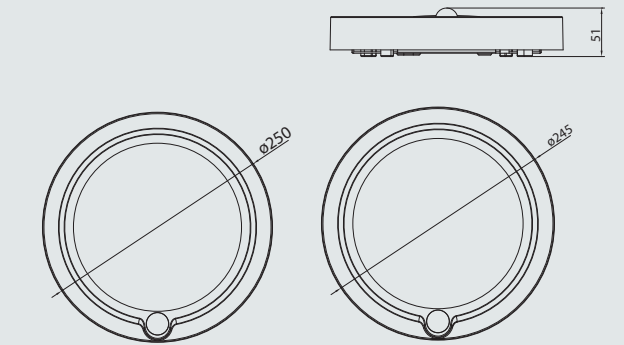

Details

Standard 3000K.

Optional: 2800K and 6500K, emergency.

Hole size

The Sensor recessed Ø235mm

Size

The Sensor recessed

The Sensor surface mounted