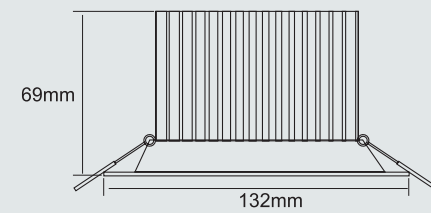

Size

Assortment overview

Article number	Model	Type	Colour	Lumen
11.00.000140	Recessed	The Ridge 35°	White	LED 840Lm
11.00.000142	Recessed	The Ridge 35°	Grey	LED 840Lm