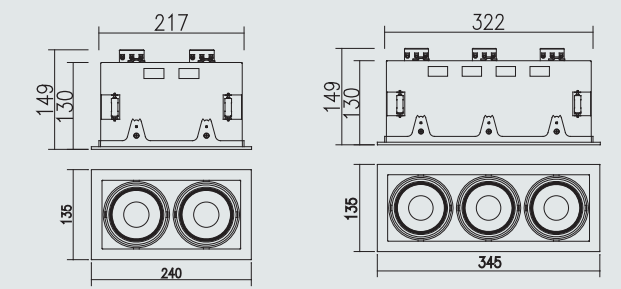

Details

Standard 2700K, beam angle 54°, dimmable.

Optional: 4000K and 5000K, beam angle 25°.

Hole size

The Delphinus two square L225mm x W122mm

The Delphinus three square L330mm x W122mm

Size

The Delphinus two square