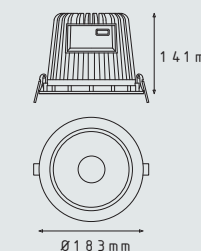

Sealing trim also available in black and grey.

Hole size

Ø175mm

Size

Assortment overview

Article number	Model	Type	Colour	Lumen
13.02.000350	Recessed	The Mission open large 53°	White	LED DLM 1100Lm
13.02.000351	Recessed	The Mission open large 53°	Black	LED DLM 1100Lm
13.02.000352	Recessed	The Mission open large 53°	Grey	LED DLM 1100Lm
13.02.000250	Recessed	The Mission open large 53°	White	LED DLM 2000Lm
13.02.000251	Recessed	The Mission open large 53°	Black	LED DLM 2000Lm
13.02.000252	Recessed	The Mission open large 53°	Grey	LED DLM 2000Lm
13.02.000260	Recessed	The Mission open large 53°	White	LED DLM 3000Lm
13.02.000261	Recessed	The Mission open large 53°	Black	LED DLM 3000Lm
13.02.000262	Recessed	The Mission open large 53°	Grey	LED DLM 3000Lm