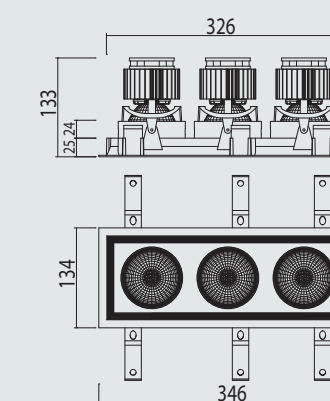

Details

Standard 3000K, beam angle 24°.

Optional: 4000K, beam angle 40°, Osram and dimmable.

Hole size

L330mm x W125mm

Size

Assortment overview

Article number	Model	Type	Colour	Lumen
11.00.000990	Recessed	The Larino three square 24°	White	LED SLM 1100Lm
11.00.000991	Recessed	The Larino three square 24°	Black	LED SLM 1100Lm
11.00.000992	Recessed	The Larino three square 24°	Grey	LED SLM 1100Lm
11.00.001000	Recessed	The Larino three square 24°	White	LED SLM 2000Lm
11.00.001001	Recessed	The Larino three square 24°	Black	LED SLM 2000Lm
11.00.001002	Recessed	The Larino three square 24°	Grey	LED SLM 2000Lm
11.00.001010	Recessed	The Larino three square 24°	White	LED SLM 3000Lm
11.00.001011	Recessed	The Larino three square 24°	Black	LED SLM 3000Lm
11.00.001012	Recessed	The Larino three square 24°	Grey	LED SLM 3000Lm