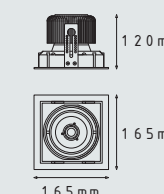

Size

Assortment overview

Article number	Model	Type	Colour	Lumen
12.05.006250	Recessed	The Click 24°	White	LED SLM 1100Lm
12.05.006251	Recessed	The Click 24°	Black	LED SLM 1100Lm
12.05.006252	Recessed	The Click 24°	Grey	LED SLM 1100Lm
12.05.006350	Recessed	The Click 24°	White	LED SLM 2000Lm
12.05.006351	Recessed	The Click 24°	Black	LED SLM 2000Lm
12.05.006352	Recessed	The Click 24°	Grey	LED SLM 2000Lm
12.05.006450	Recessed	The Click 24°	White	LED SLM 3000Lm
12.05.006451	Recessed	The Click 24°	Black	LED SLM 3000Lm
12.05.006452	Recessed	The Click 24°	Grey	LED SLM 3000Lm