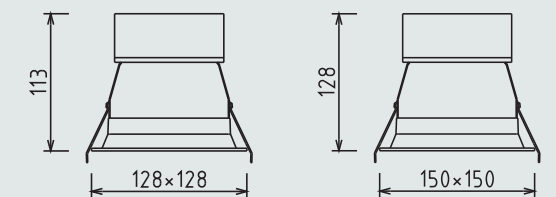

Size

The Fenrir small

The Fenrir large

Assortment overview

Article number	Model	Type	Colour	Lumen
13.05.000150	Recessed	The Fenrir small 45°	White	LED SLM 1100Lm
13.05.000160	Recessed	The Fenrir small 45°	White	LED SLM 2000Lm
13.05.000170	Recessed	The Fenrir large 55°	White	LED SLM 1100Lm
13.05.000180	Recessed	The Fenrir large 55°	White	LED SLM 2000Lm
13.05.000190	Recessed	The Fenrir large 55°	White	LED SLM 3000Lm