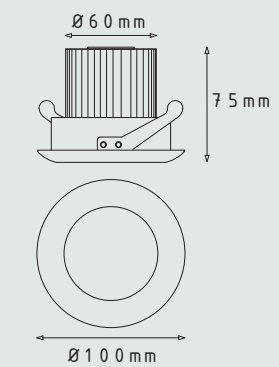

Size

Assortment overview

Article number	Model	Type	Colour	Lumen
15.01.000850	Recessed	The Scorpion	White	LED 550Lm