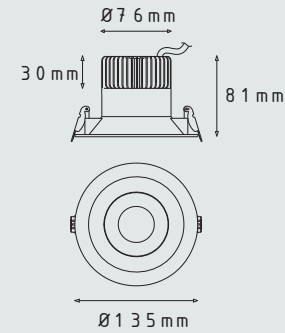

Hole size

L155mm x W155mm

Size

Assortment overview

Article number	Model	Type	Colour	Lumen
12.05.006250	Recessed	The Click 24°	White	LED SLM 1100Lm
12.05.006251	Recessed	The Click 24°	Black	LED SLM 1100Lm
12.05.006252	Recessed	The Click 24°	Grey	LED SLM 1100Lm
12.05.006350	Recessed	The Click 24°	White	LED SLM 2000Lm
12.05.006351	Recessed	The Click 24°	Black	LED SLM 2000Lm
12.05.006352	Recessed	The Click 24°	Grey	LED SLM 2000Lm
12.05.006450	Recessed	The Click 24°	White	LED SLM 3000Lm
12.05.006451	Recessed	The Click 24°	Black	LED SLM 3000Lm
12.05.006452	Recessed	The Click 24°	Grey	LED SLM 3000Lm

Details

Standard 3000K, dimmable.

Optional: 2700K, 4000K and 5000K.

Hole size

Ø118mm

Size

Assortment overview

Article number	Model	Type	Colour	Lumen
13.03.000150	Recessed	The Mission open small 85°	White	LED Disk 800Lm
13.03.000151	Recessed	The Mission open small 85°	Black	LED Disk 800Lm
13.03.000152	Recessed	The Mission open small 85°	Grey	LED Disk 800Lm