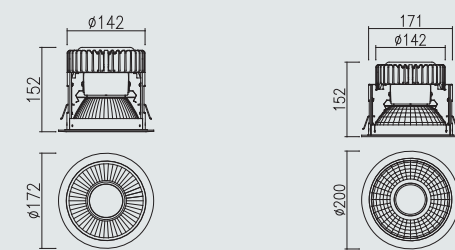

Optional: 4000K, Osram and emergency.

The Zenith: beam angle 67°. The Zodiac: beam angle 60°.

Hole size

The Zenith Ø155mm

The Zodiac Ø180mm

Size

The Zenith

The Zodiac