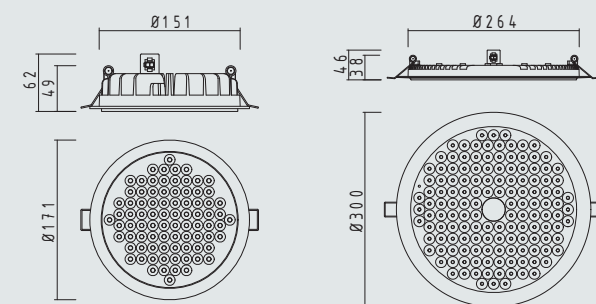

Size

The Milano large

The Milano extra large

Assortment overview

Article number	Model	Type	Colour	Lumen
11.00.000700	Recessed	The Milano large 50°	White	LED 958Lm
11.00.000701	Recessed	The Milano large 50°	Black	LED 958Lm
11.00.000702	Recessed	The Milano large 50°	Grey	LED 958Lm
11.00.000710	Recessed	The Milano extra large 65°	White	LED 2064Lm
11.00.000711	Recessed	The Milano extra large 65°	Black	LED 2064Lm
11.00.000712	Recessed	The Milano extra large 65°	Grey	LED 2064Lm