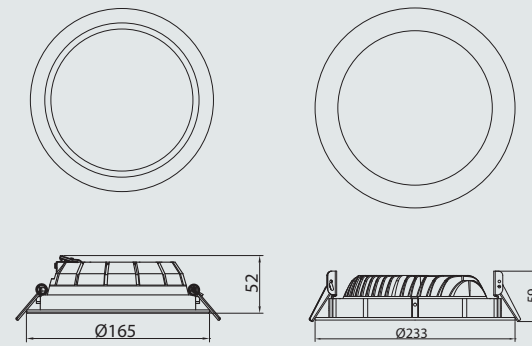

Hole size

L155mm x W155mm

Size

Assortment overview

Article number	Model	Type	Colour	Lumen
12.05.006250	Recessed	The Click 24°	White	LED SLM 1100Lm
12.05.006251	Recessed	The Click 24°	Black	LED SLM 1100Lm
12.05.006252	Recessed	The Click 24°	Grey	LED SLM 1100Lm
12.05.006350	Recessed	The Click 24°	White	LED SLM 2000Lm
12.05.006351	Recessed	The Click 24°	Black	LED SLM 2000Lm
12.05.006352	Recessed	The Click 24°	Grey	LED SLM 2000Lm
12.05.006450	Recessed	The Click 24°	White	LED SLM 3000Lm
12.05.006451	Recessed	The Click 24°	Black	LED SLM 3000Lm
12.05.006452	Recessed	The Click 24°	Grey	LED SLM 3000Lm

Details

Standard 3000K, beam angle 140°.

Optional: 2800K and 6500K.

Hole size

The Coral small Ø150mm

The Coral large Ø210mm

Size

The Coral small