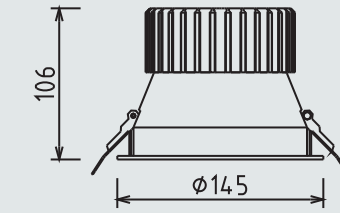

Size

Philips Fortimo LED SLM

Assortment overview

Article number	Model	Type	Colour	Lumen
13.05.000200	Recessed	The Njord 55°	White	LED SLM 1100Lm
13.05.000210	Recessed	The Njord 55°	White	LED SLM 2000Lm
13.05.000220	Recessed	The Njord 55°	White	LED SLM 3000Lm