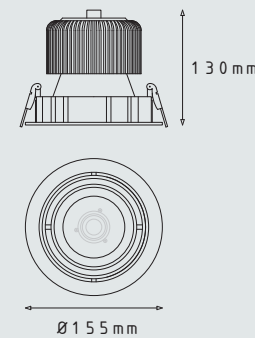

Details

Standard 3000K, beam angle 24°.

Optional: beam angle 38°, Osram and dali dimmable. 1100Lm available in tight beam 12°.

Hole size

Ø144mm

Size

Assortment overview

Article number	Model	Type	Colour	Lumen
12.05.006850	Recessed	The Frigo 24°	White	LED SLM 1100Lm
12.05.006851	Recessed	The Frigo 24°	Black	LED SLM 1100Lm
12.05.006852	Recessed	The Frigo 24°	Grey	LED SLM 1100Lm
12.05.006950	Recessed	The Frigo 24°	White	LED SLM 2000Lm
12.05.006951	Recessed	The Frigo 24°	Black	LED SLM 2000Lm
12.05.006952	Recessed	The Frigo 24°	Grey	LED SLM 2000Lm
12.05.007050	Recessed	The Frigo 24°	White	LED SLM 3000Lm
12.05.007051	Recessed	The Frigo 24°	Black	LED SLM 3000Lm
12.05.007052	Recessed	The Frigo 24°	Grey	LED SLM 3000Lm