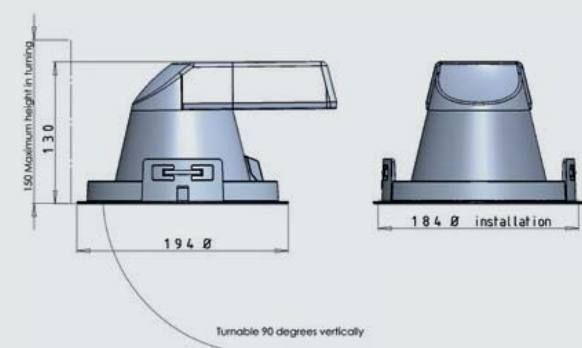

Size

Assortment overview

Article number	Model	Type	Colour	Lumen
19H11115	Recessed	Lival VIP LED DL spot	Grey	LED 3120Lm
19H21116	Recessed	Lival VIP LED DL spot	White	LED 3120Lm
19H11119	Recessed	Lival VIP LED DL spot	Black	LED 3120Lm
19H11125	Recessed	Lival VIP LED DL flood	Grey	LED 3120Lm
19H21126	Recessed	Lival VIP LED DL flood	White	LED 3120Lm
19H11129	Recessed	Lival VIP LED DL flood	Black	LED 3120Lm
19H11135	Recessed	Lival VIP LED DL wide flood	Grey	LED 3120Lm
19H11136	Recessed	Lival VIP LED DL wide flood	White	LED 3120Lm
19H11139	Recessed	Lival VIP LED DL wide flood	Black	LED 3120Lm