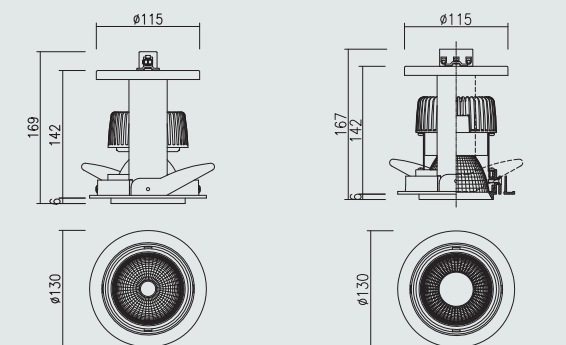

Details

Standard 2700K, beam angle 54°, dimmable.

Optional: 4000K and 5000K, beam angle 25°.

Hole size

The Delphinus one round Ø119mm

The Delphinus one square L122mm x W122mm

Size

The Delphinus one round