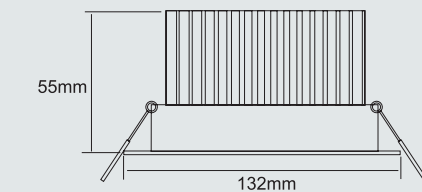

Standard 3000K, beam angle 35°.

Optional: 2700K, 4000K and 5000K, beam angle 25° and 55°.

Hole size

Ø122mm

Size

Assortment overview

Article number	Model	Type	Colour	Lumen
11.00.000130	Recessed	The Stone 35°	White	LED 840Lm
11.00.000132	Recessed	The Stone 35°	Grey	LED 840Lm