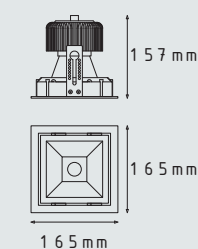

Size

Assortment overview

Article number	Model	Type	Colour	Lumen
12.05.008950	Recessed	The Click square 24°	White	LED SLM 1100Lm
12.05.008951	Recessed	The Click square 24°	Black	LED SLM 1100Lm
12.05.008952	Recessed	The Click square 24°	Grey	LED SLM 1100Lm
12.05.090050	Recessed	The Click square 24°	White	LED SLM 2000Lm
12.05.090051	Recessed	The Click square 24°	Black	LED SLM 2000Lm
12.05.090052	Recessed	The Click square 24°	Grey	LED SLM 2000Lm
12.05.090150	Recessed	The Click square 24°	White	LED SLM 3000Lm
12.05.090151	Recessed	The Click square 24°	Black	LED SLM 3000Lm
12.05.090152	Recessed	The Click square 24°	Grey	LED SLM 3000Lm